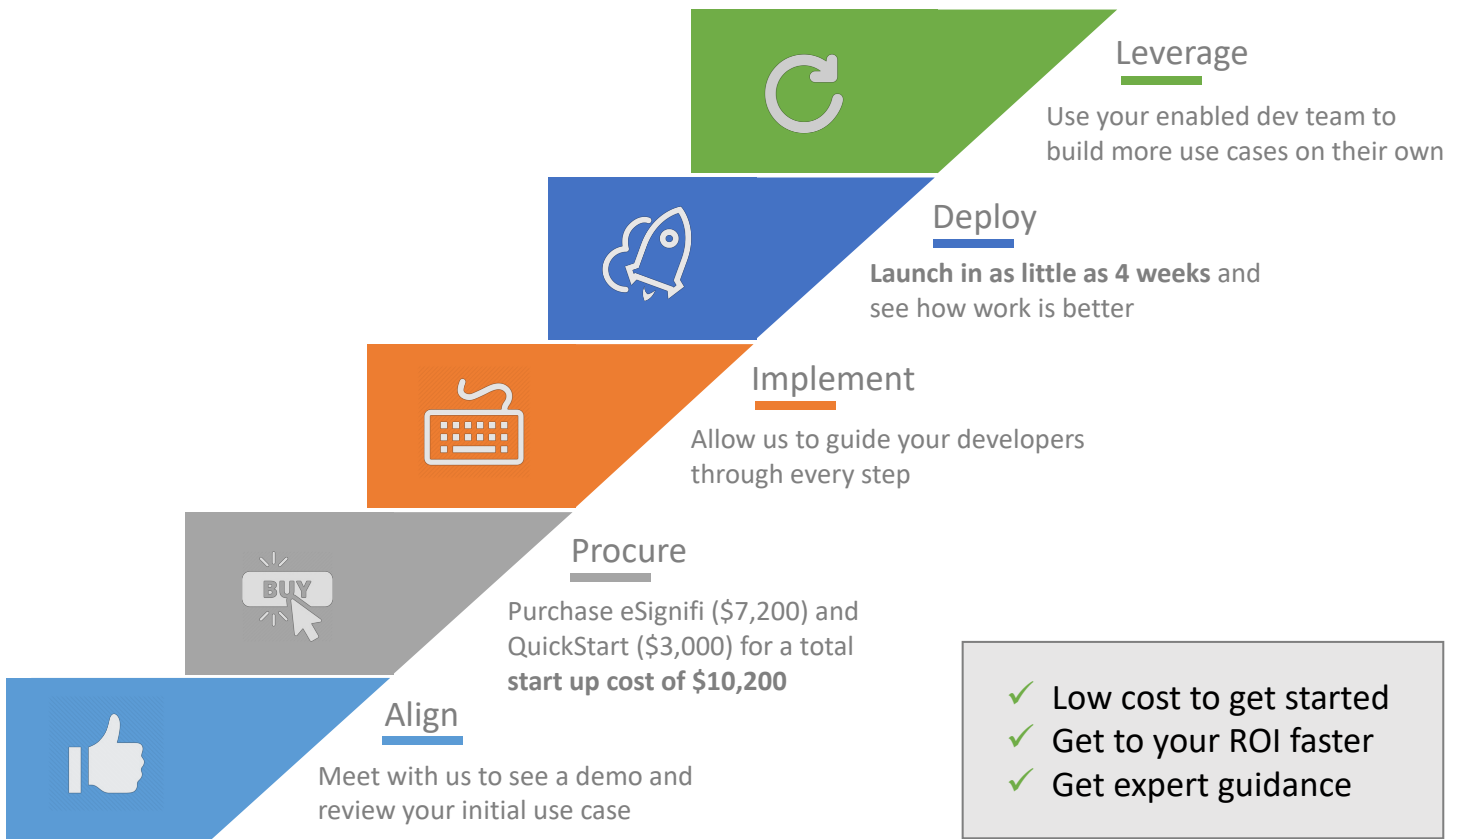

eSignifi + QuickStart Proven Process

A Customer Journey

Minimum purchase of eSignifi for \$7,200/yr allows up to 5,000 transactions through integration. DocuSign subscription not included. Delivery time based on availability of your resources.

eSignifi QuickStart Package

Our eSignifi QuickStart Package will enable your team to leverage our expert consultants to get up and running quickly with eSignifi. The package includes guidance, training and hands-on assistance to help your team build its first couple eSignifi solutions. Your team will learn best practices and how to leverage eSignifi in your environment for your use cases.

Included Services

Activity	Description	Limit(s)
eSignifi installation guidance	Phone installation consultation and guidance including eSignifi configuration profile and DocuSign sender considerations.	Up to two (2) ServiceNow instances
eSignifi operations training	A 2-hour instructor led online course on how to configure, monitor and respond to errors in eSignifi.	Up to five (5) participants
eSignifi workflow designer training	A 2-hour instructor led online course on how to implement eSignifi in ServiceNow workflows.	Up to five (5) participants
ServiceNow workflow consultation and review	Consultation and review of ServiceNow workflows where eSignifi will be implemented. Can include new workflows or proposed changes to existing workflows.	Up to two (2) ServiceNow workflows
DocuSign template consultation and review	Consultation and review of DocuSign templates to be used with ServiceNow and eSignifi. Can include new templates or changes to existing templates.	Up to two (2) DocuSign templates
Designer/developer phone assistance	Designer/developer assistance/guidance for implementation of eSignifi.	Up to four (4) hours over a two (2) week period